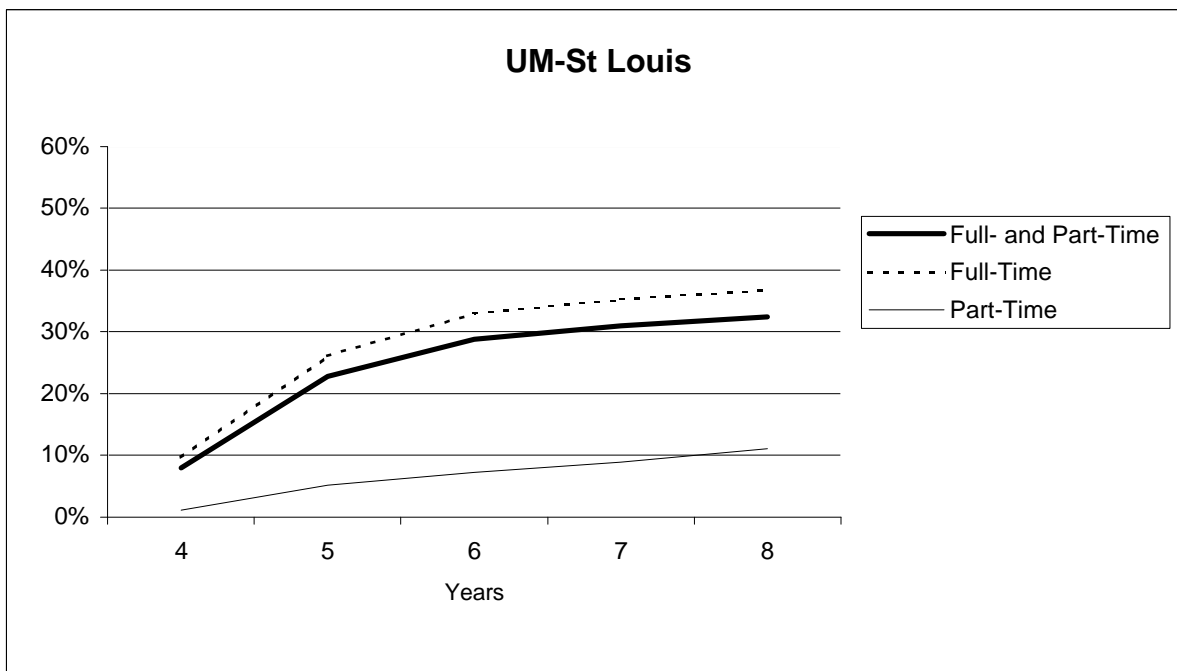

# Cumulative Graduation Rates Over Period from 4 to 8 Years for Full- and Part-time Freshmen Attending the University of Missouri-St. Louis (Freshman Cohorts of 1985 Through 1989)

Campus	Fall	Number of Freshmen	Cumulative Percentage Graduating Within				
			4-Years	5-Years	6-Years	7-Years	8-Years
<b>Full- and Part-Time Students</b>							
UM-St Louis	1989	883	8%	23%	29%	32%	33%
	1988	943	9%	26%	33%	35%	36%
	1987	984	8%	21%	27%	28%	30%
	1986	978	8%	21%	27%	30%	32%
	1985	978	7%	23%	28%	30%	31%
	Average			8%	23%	29%	31%
<b>Full-Time Students</b>							
	1989	778	9%	26%	33%	35%	37%
	1988	817	10%	29%	36%	38%	40%
	1987	796	9%	24%	30%	33%	34%
	1986	791	10%	26%	32%	35%	36%
	1985 *						
	Average		10%	26%	33%	35%	37%
<b>Part-Time Students</b>							
	1989	105	1%	4%	5%	6%	7%
	1988	126	2%	6%	8%	10%	14%
	1987	188	1%	6%	10%	11%	12%
	1986	187	1%	4%	6%	9%	12%
	1985 *						
	Average		1%	5%	7%	9%	11%